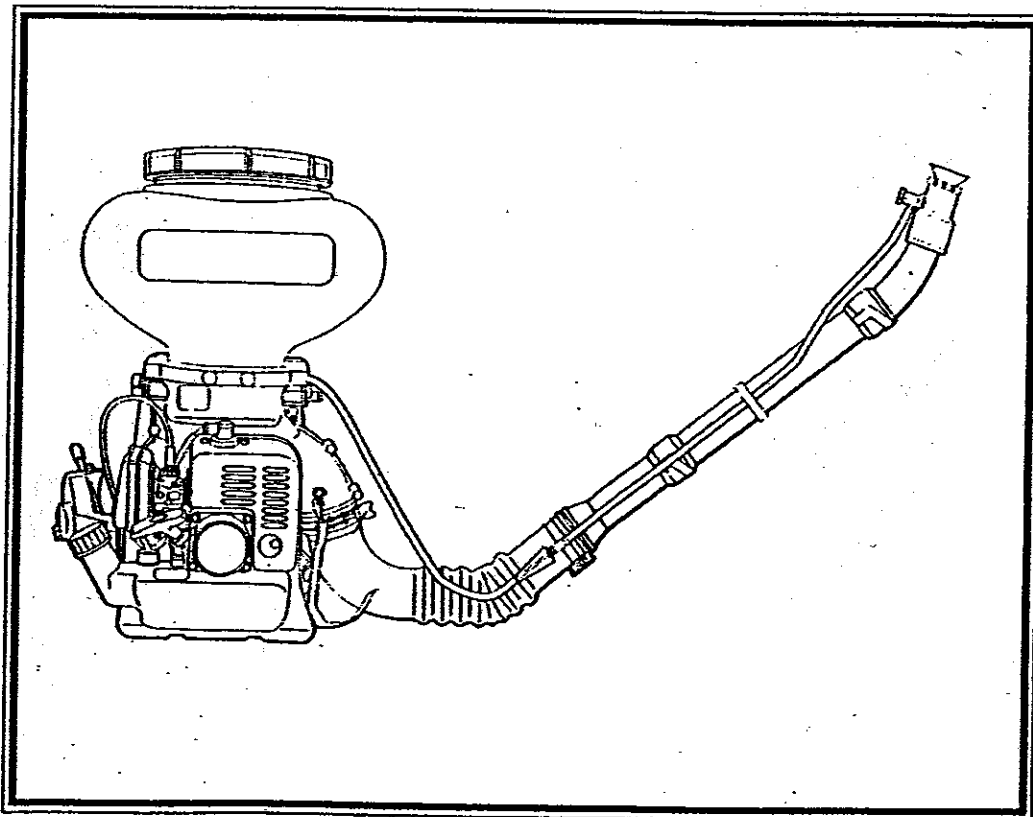

Illustrated Parts List

Models
MD155DX

Date: 5/1/99

Part Number: 845230

MAIN BODY

PAGE 6 & 8

MAIN BODY

Ref No.	Part No.	Description	Q'ty	Notes
1	092543	Bolt	4	M6X45
2	120638	Chemical Tank	1	13L
3	101834	Cover	1	
4	022410	Strainer	1	
5	092206	Chemical Tank Lid	1	INCL. 6,7
6	101915	Inner Cap	1	
7	103194	Packing	1	
8	112189	Bracket	2	
9	081241	Nut	2	M6
10	088345	Screw	2	M6X30
11	119388	Fuel Tank Assy.	1	INCL. 12-14
12	120154	Fuel Tank	1	
13	119390	Cap Assy.	1	
14	119391	Filler Assy.	1	
15	081414	Screw	2	M5X14
16	015479	Washer	2	5.3X16X11.6
17	117929	Frame	1	
18	101353	Ring	2	
19	026223	Buffer	2	30-M6X14
20	114454	Buffer	2	40-M6X14
21	114185	Spacer	2	6.5X33X13
22	109704	Nut	4	M6
23	119177	Cushion Pad	1	
24	840543	Pad Retainer	4	#7
25	114819	Shoulder Strap(Left)	1	INCL. 26
26	114818	Pad	2	
27	114816	Shoulder Strap(Right)	1	INCL. 26
28	120614	Band	1	
29	083445	Screw	2	M6X16
30	550132	Nut	2	M6
31	120710	Decal	1	
32	108634	Earth Cord	1	
33	108954	Band	1	