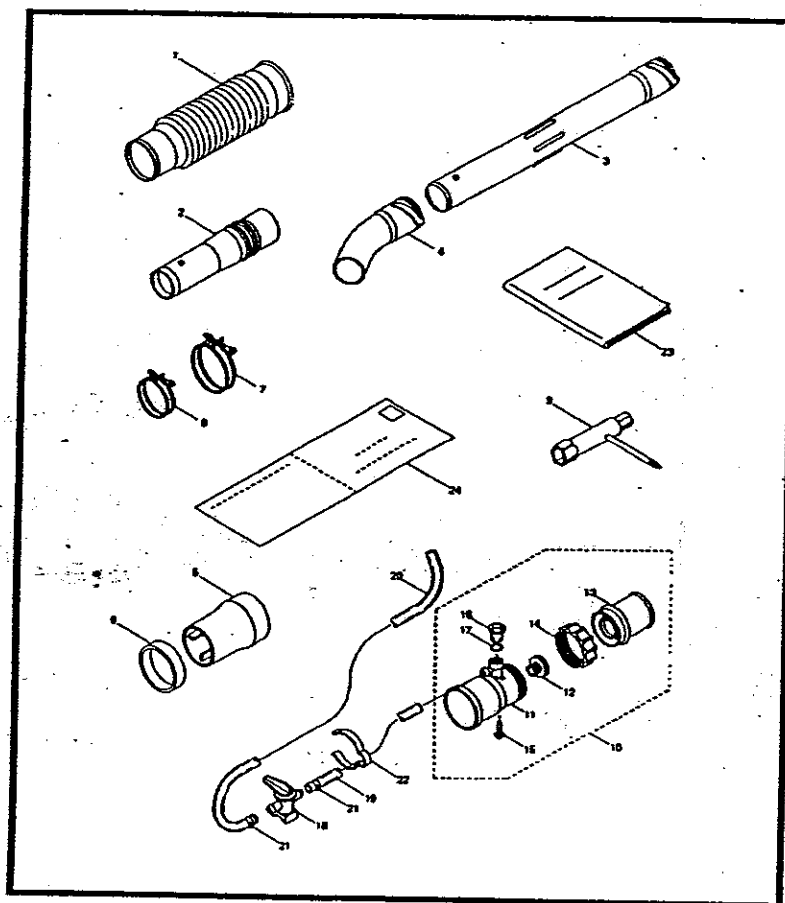

ACCESSORIES

Ref No.	Part No.	Description	Q'ty	Notes
1	105668	Flexible Pipe	1	
2	106721	Swivel Pipe	1	
3	107149	Straight Pipe	1	600L
4	106725	Bent Pipe	1	
5	025348	Pipe	1	
6	024419	Stop Ring	1	
7	100823	Wire Clamp	1	#95
8	100753	Wire Clamp	1	#78
9	210418	Box Wrench/Driver	1	
10	120889	Mist Nozzle Assy.	1	INCL. 11-17
11	029749	Mist Nozzle	1	
12	020894	High Lift Nozzle Tip	1	
13	020893	High Lift Nozzle Collar	1	
14	024804	Nut M60	1	M60
15	082696	Tapping Screw	1	M5X8
16	024805	Cock	1	
17	011345	O-Ring P12	1	P12
18	101872	Mist Cock Assy.	1	
19	118975	Vinyl Pipe	1	9X12X1050L
20	024410	Vinyl Pipe (M)	1	9X12X700L
21	043972	Hose Band	2	
22	024421	Pipe Holder	2	
23	120712	Manual	1	
24	216007	Warranty Registration Card	1