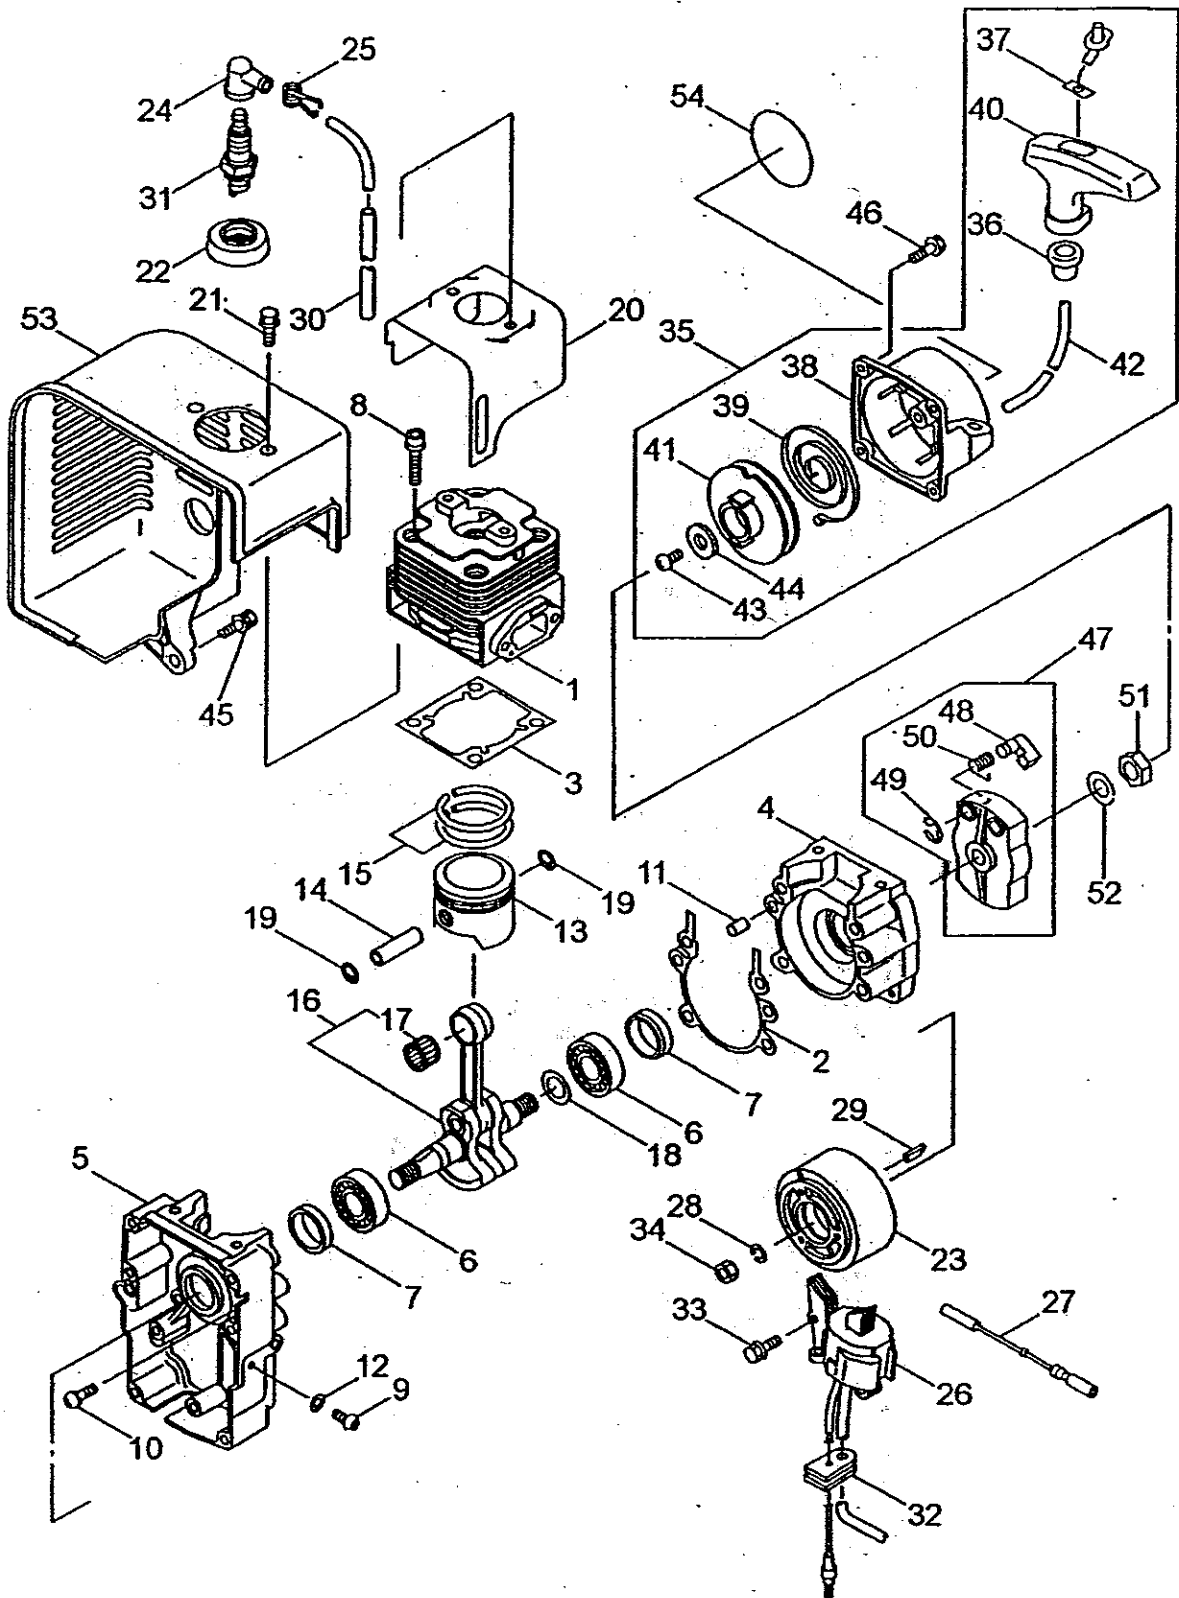

ENGINE

ENGINE

Ref No.	Part No.	Description	Q'ty	Notes
1	626809	Cylinder	1	
2	570248	Gasket	1	
3	597282	Gasket	1	
4	570246	Crankcase	1	
5	570247	Crankcase	1	
6	597283	Bearing	2	#6202C3
7	071320	Oil Seal	2	
8	597284	Bolt	4	
9	944619	Screw	1	
10	599880	Screw	4	
11	943349	Dowel Pin	2	
12	943893	Gasket	1	
13	579537	Piston	1	
14	599881	Piston Pin	1	
15	943875	Piston Ring Set	1	
16	626810	Crankshaft Assy.	1	INCL. 17
17	597289	Needle Bearing	1	
18	597285	Shim (T0.1)	AR	t = 0.10
18	597286	Shim (T0.2)	AR	t = 0.20
18	597287	Shim (T0.4)	AR	t = 0.40
18	597288	Shim (T0.6)	AR	t = 0.60
19	943307	Snap Ring	2	
20	580182	Shroud	1	
21	626817	Bolt	2	
22	573289	Cover	1	
23	597291	Flywheel	1	
24	591532	Spark Plug Cap	1	
25	591533	Terminal	1	
26	597262	Ignition Coil	1	
27	597263	Lead Wire	1	
28	943924	Washer	1	
29	998409	Key	1	
30	998411	Tube	1	6X7.4X300L
31	626811	Spark Plug	1	BPMR7A
32	597293	Grommet	1	
33	943457	Bolt	2	
34	998410	Nut	1	
35	579570	Recoil Starter Assy	1	INCL. 36-44
36	998438	Rope Guide	1	
37	944502	Washer	1	
38	579568	Recoil Case	1	
39	572955	Spring	1	
40	998437	Grip	1	
41	579571	Reel	1	
42	579572	Rope	1	3.8X850L
43	944801	Screw	1	
44	579574	Washer	1	
45	580184	Screw	1	
46	624845	Screw	4	M4X16
47	579569	Starter Pawl Assy	1	INCL. 48-50
48	572938	Pawl	1	
49	944226	E-Ring	1	
50	579573	Return Spring	1	
51	943173	Nut	1	M8
52	071190	Washer	1	M8
53	625861	Shroud	1	
54	630155	Decal	1