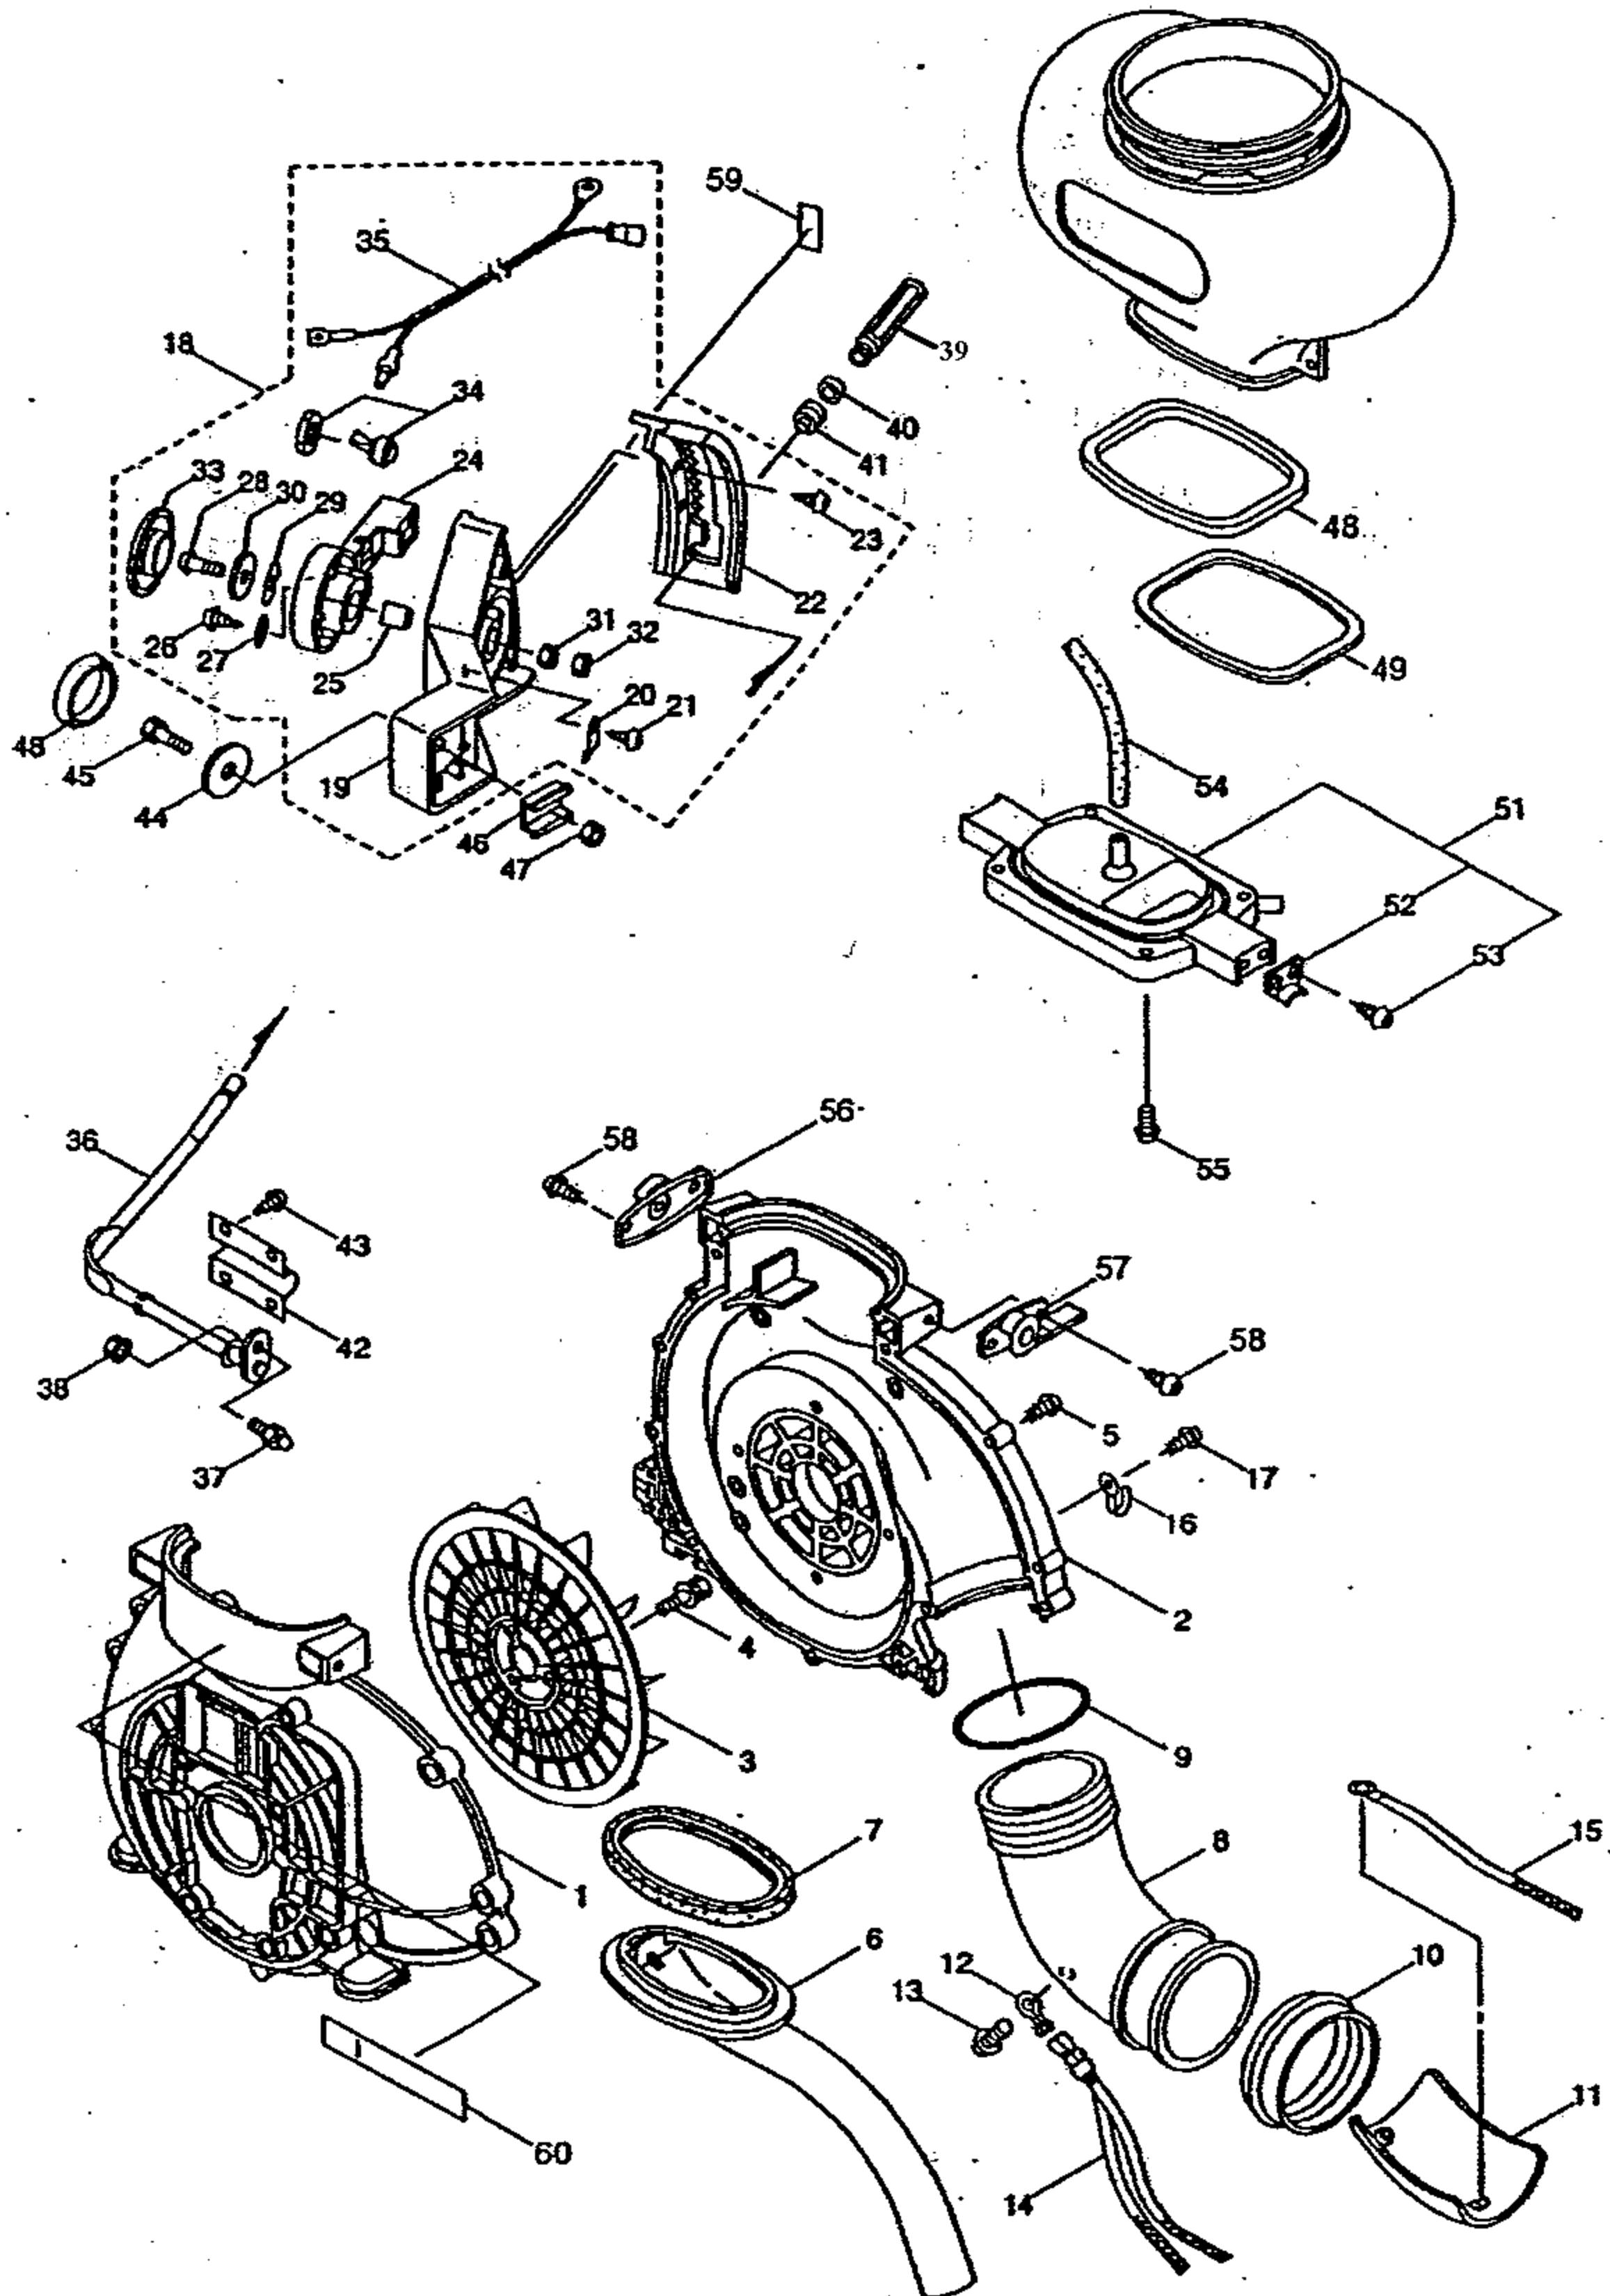

THROTTLE AND FAN ASSEMBLY

THROTTLE AND FAN ASSEMBLY

Ref No.	Part No.	Description	Q'ty	Notes
1	120703	Fan Case	1	ENG. SIDE
2	120705	Fan Case	1	
3	110736	Fan	1	
4	092544	Bolt	3	M6X30
5	089578	Tapping Screw	11	M5X28
6	110803	Discharge Port	1	
7	108016	Packing	1	
8	120743	Elbow Pipe	1	
9	011367	O-Ring	1	V70
10	100808	Rubber Bracket	1	
11	101340	Elbow Pipe Plate	1	
12	101608	Clamp	1	
13	816013	Screw	1	M6X16
14	101252	Earth Tape	1	
15	100293	Grounding Wire	1	
16	109051	Clamp	1	
17	089806	Screw	1	M5X10
18	120707	Lever Assy.	1	INCL. 19-35
19	120708	Dial Plate Retainer	1	
20	111712	Plate	1	
21	086053	Tapping Screw	1	M4X8
22	120888	Dial Plate	1	
23	086062	Tapping Screw	2	M5X14
24	110648	Throttle Lever	1	
25	110650	Collar	1	
26	082690	Tapping Screw	1	M4X14
27	111922	Washer	1	
28	081457	Screw	1	M6X25
29	111156	Washer	1	WW-16
30	013512	Washer	1	6.5X25X12.3
31	100234	Nut	1	M6
32	081032	Nut	1	M6
33	110730	Cap	1	
34	117623	Switch	1	
35	119400	Lead Wire	1	
36	112911	Shutter Lever	1	
37	109606	Male Universal Joint	1	
38	100420	Flange Nut	1	M6
39	100632	Knob	1	
40	100633	Snap	1	
41	100726	Rubber Cap	1	
42	112965	Lever Retainer	1	
43	086062	Screw	4	M5X14
44	065413	Washer	1	8.2X30X12.3
45	080129	Bolt	1	M8X25
46	110865	Bracket	1	
47	081040	Nut	1	M8
48	110729	Cap	1	
49	121013	Packing	1	
50	107888	Packing	1	
51	111824	Bottom Cover Assy.	1	INCL. 52,53
52	110313	Hook	2	
53	089663	Screw	4	M5X15
54	100622	Rubber Tube	1	7X11X380L
55	088345	Screw	4	M6X30
56	117713	Crescent(L)	1	
57	117712	Crescent(R)	1	
58	089826	Tapping Screw	4	M6X15
59	120793	Decal	1	ON/OFF
60	120675	Decal	1