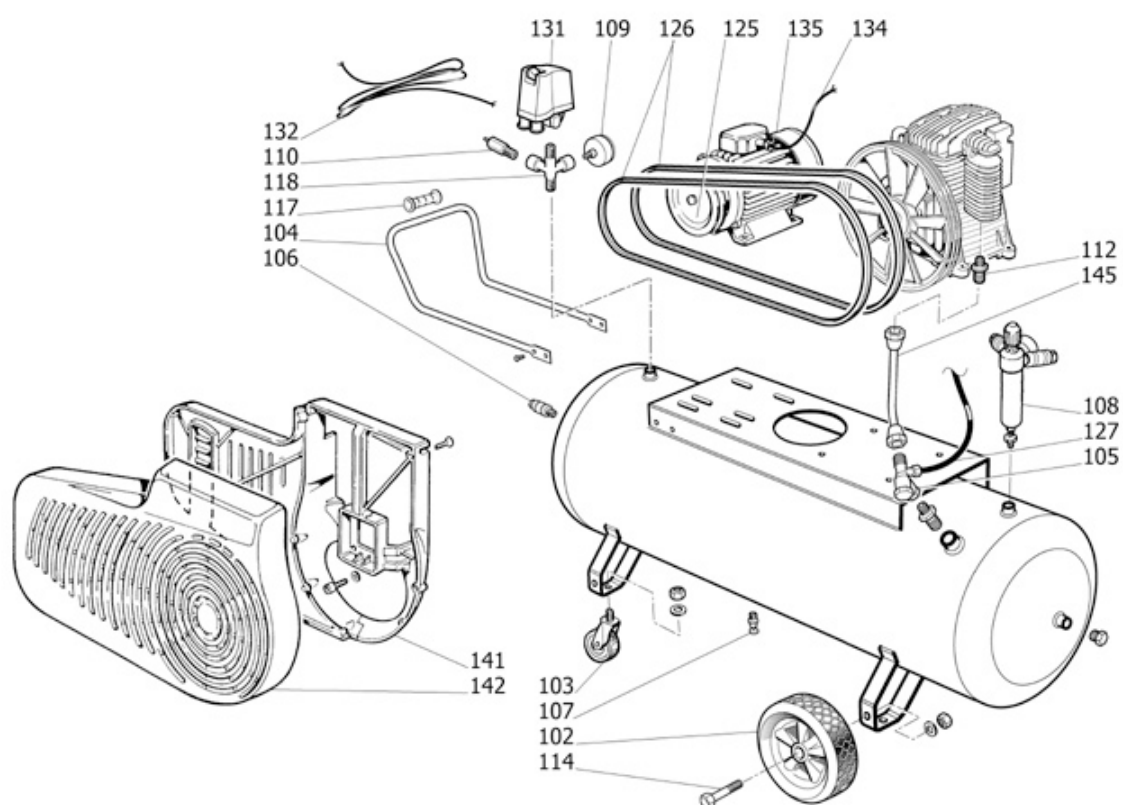

Information

Item 4116019730 Description B 5900B/200 CT5 5 BELTAIR-PRO

Part

Nr.	Item	Description	End	Q.ty
099	6218740200	Pump		1.00 PC
102	6214347800	Wheel		2.00 PC
103	6214344500	Pivot wheel - Foot		1.00 PC
104	6214343500	Handle		1.00 PC
105	6210718500	Non return valve		1.00 PC
106	6231944100	Tap		1.00 PC
106	6231944200	Tap	05/11/13	1.00 PC
107	6210717700	Drain tap		1.00 PC
108	6214345100	Pressure reducer		1.00 PC

Information

Item 4116019730 Description B 5900B/200 CT5 5 BELTAIR-PRO

B5900

A5306

Part

Nr.	Item	Description	End	Q.ty
310	2901324964	Cylinder head kit		1.00 PC
320	2901324965	Cooler kit		1.00 PC
330	6229026900	Upgrade kit		1.00 PC
335	8973037264	Joints kit		1.00 PC
340	2901324966	Aftercooler kit		1.00 PC
350	6229020100	Flywheel kit		1.00 PC
360	2901324951	Oil level kit		1.00 PC
370	6229020200	Safety valve kit		1.00 PC
PK1	8973037628	Performance kit		1.00 PC