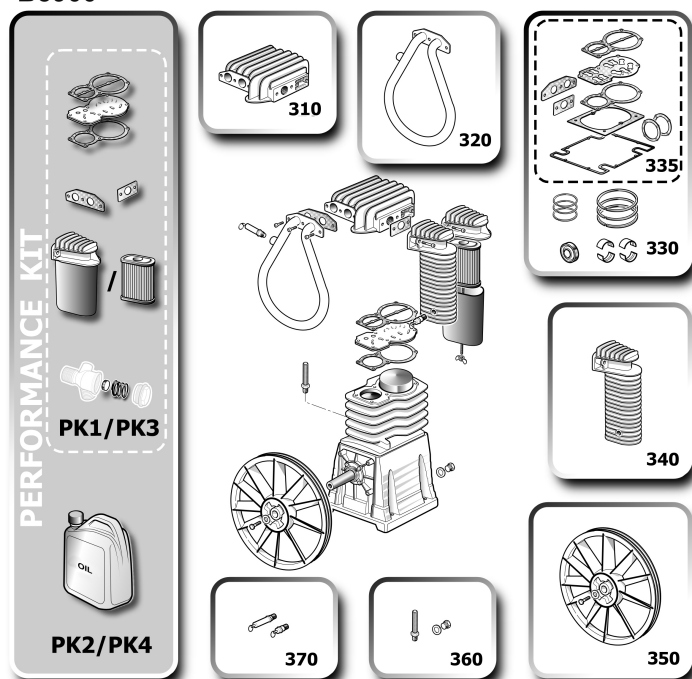

Information

Item 4116019730 Description B 5900B/200 CT5 5 BELTAIR-PRO

Part

Nr.	Item	Description	End	Q.ty
099	6218740200	Pump		1.00 PC
102	6214347800	Wheel		2.00 PC
103	6214344500	Pivot wheel - Foot		1.00 PC
104	6214343500	Handle		1.00 PC
105	6210718500	Non return valve		1.00 PC
106	6231944100	Tap		1.00 PC
106	6231944200	Tap	05/11/13	1.00 PC
107	6210717700	Drain tap		1.00 PC
108	6214345100	Pressure reducer		1.00 PC

Information

Item 4116019730 Description B 5900B/200 CT5 5 BELTAIR-PRO

B5900

A5306

Part

Nr.	Item	Description	End	Q.ty
310	2901324964	Cylinder head kit		1.00 PC
320	2901324965	Cooler kit		1.00 PC
330	6229026900	Upgrade kit		1.00 PC
335	8973037264	Joints kit		1.00 PC
340	2901324966	Aftercooler kit		1.00 PC
350	6229020100	Flywheel kit		1.00 PC
360	2901324951	Oil level kit		1.00 PC
370	6229020200	Safety valve kit		1.00 PC
PK1	8973037628	Performance kit		1.00 PC