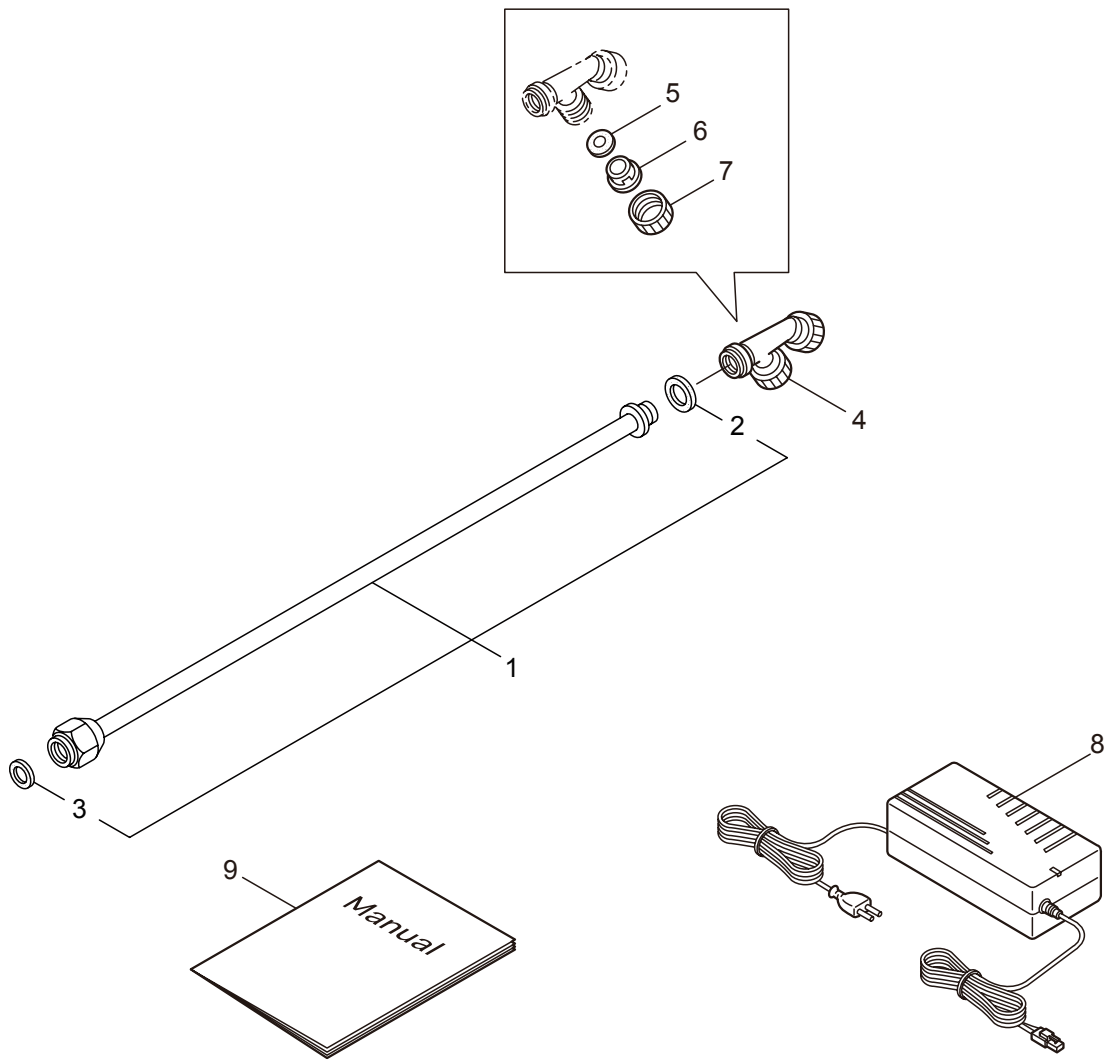

2. M-151SB
ACCESSORIES

Ref. No.	Part No.	Part Name	Q'ty	Remarks
2-1	122933	Nozzle Pipe Ass'y	1	Incl.2,3
2-2	112850	Packing	1	11.5x15.5xt1.5
2-3	112851	Packing	1	7x11xt1.5
2-4	117958	Wide Nozzle Ass'y	1	Incl.5-7
2-5	103171	Packing	2	H-704
2-6	412894	Nozzle Plate	2	NN-D-5S
2-7	103173	Cap	2	
2-8	127505	Battery Charger	1	
2-9	131977	Instruction Manual	1	M-151SB
2-10	127460	Nozzle Ass'y	1