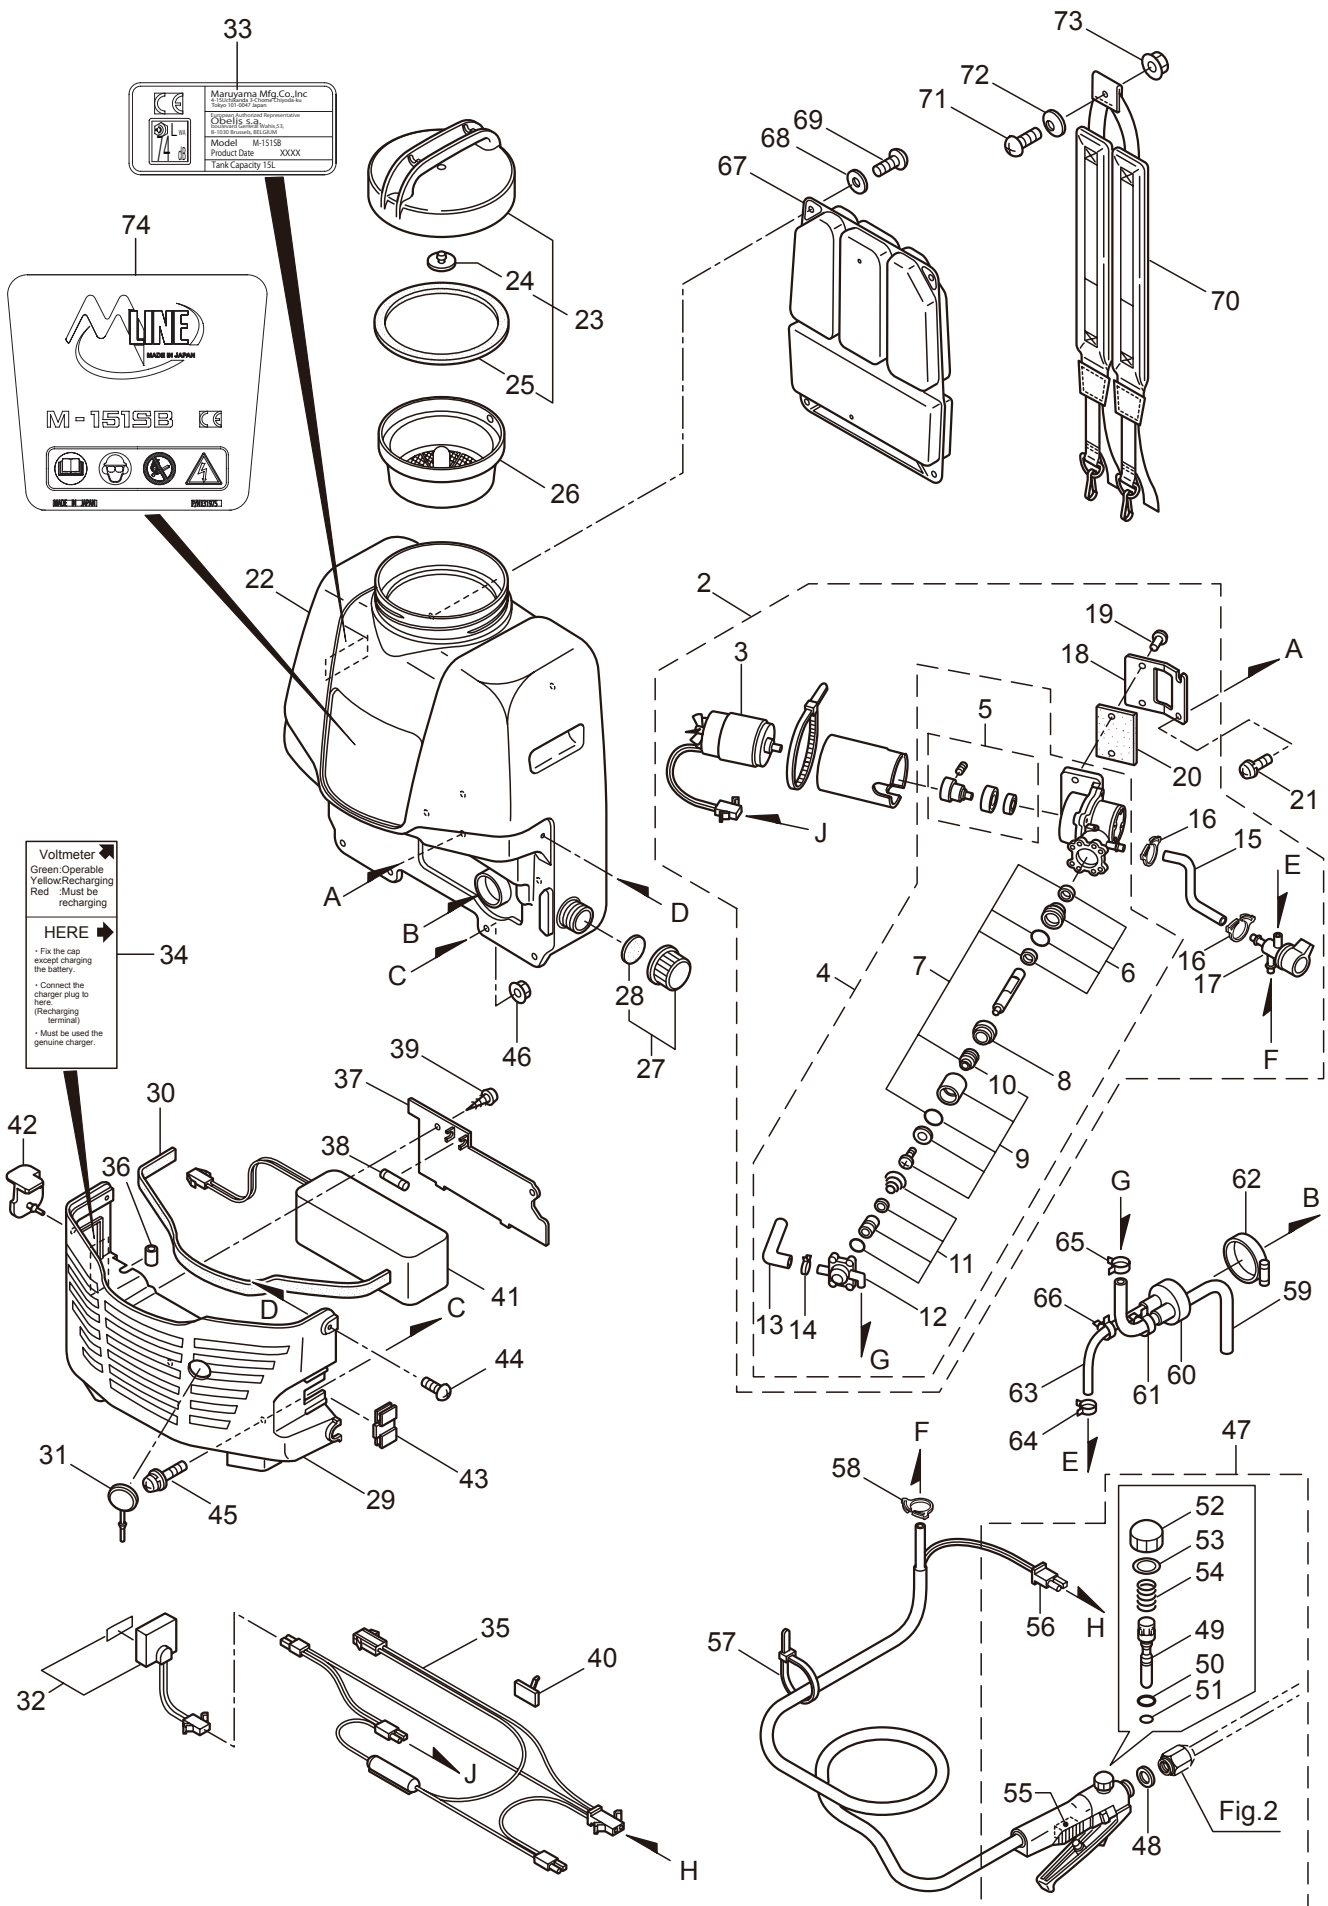

1. M-151SB MAIN BODY

Ref. No.	Part No.	Part Name	Q'ty	Remarks
1-1	353049	M-151SB	1	
1-2	127125	Pump Ass'y	1	Incl.3-20
1-3	127120	Motor	1	
1-4	403168	Pump	1	Incl.5-14
1-5	641928	Cam Set	1	
1-6	409681	Seal Set	1	
1-7	599682	Packing Set	1	
1-8	123256	Seal Retainer	1	
1-9	641931	Suction Valve Ass'y	1	Incl.10
1-10	121434	Piston Packing	1	
1-11	599680	Discharge Valve Ass'y	1	
1-12	116287	Manifold	1	
1-13	125877	Cap	1	
1-14	043832	Hose Band	1	
1-15	125873	Hose	1	
1-16	125370	Hose Clamp	2	
1-17	123290	Pressure Regulator Valve Ass'y	1	
1-18	125889	Plate	1	
1-19	123461	Fastener	2	
1-20	116304	Buffer	1	
1-21	126760	Screw	2	M6x10
1-22	126240	Chemical Tank	1	
1-23	125876	Cap, Chemical Tank	1	Incl.24,25
1-24	126668	Valve	1	
1-25	123216	Packing	1	
1-26	131155	Strainer	1	
1-27	123417	Cap Ass'y	1	Incl.28
1-28	123418	Packing	1	27xt2
1-29	127386	Bracket	1	
1-30	125884	Packing	1	
1-31	126247	Cap	1	
1-32	124384	Battery Checker Ass'y	1	
1-33	131976	Label	1	
1-34	127467	Label	1	
1-35	124329	Harness	1	
1-36	127391	Tube	1	
1-37	125887	Cover	1	
1-38	115385	Fuse	1	
1-39	127388	Screw	2	M5x12
1-40	146127	Clamp	1	
1-41	127122	Battery	1	
1-42	126750	Cap	1	
1-43	127397	Plug	1	
1-44	127389	Screw	2	M6x10