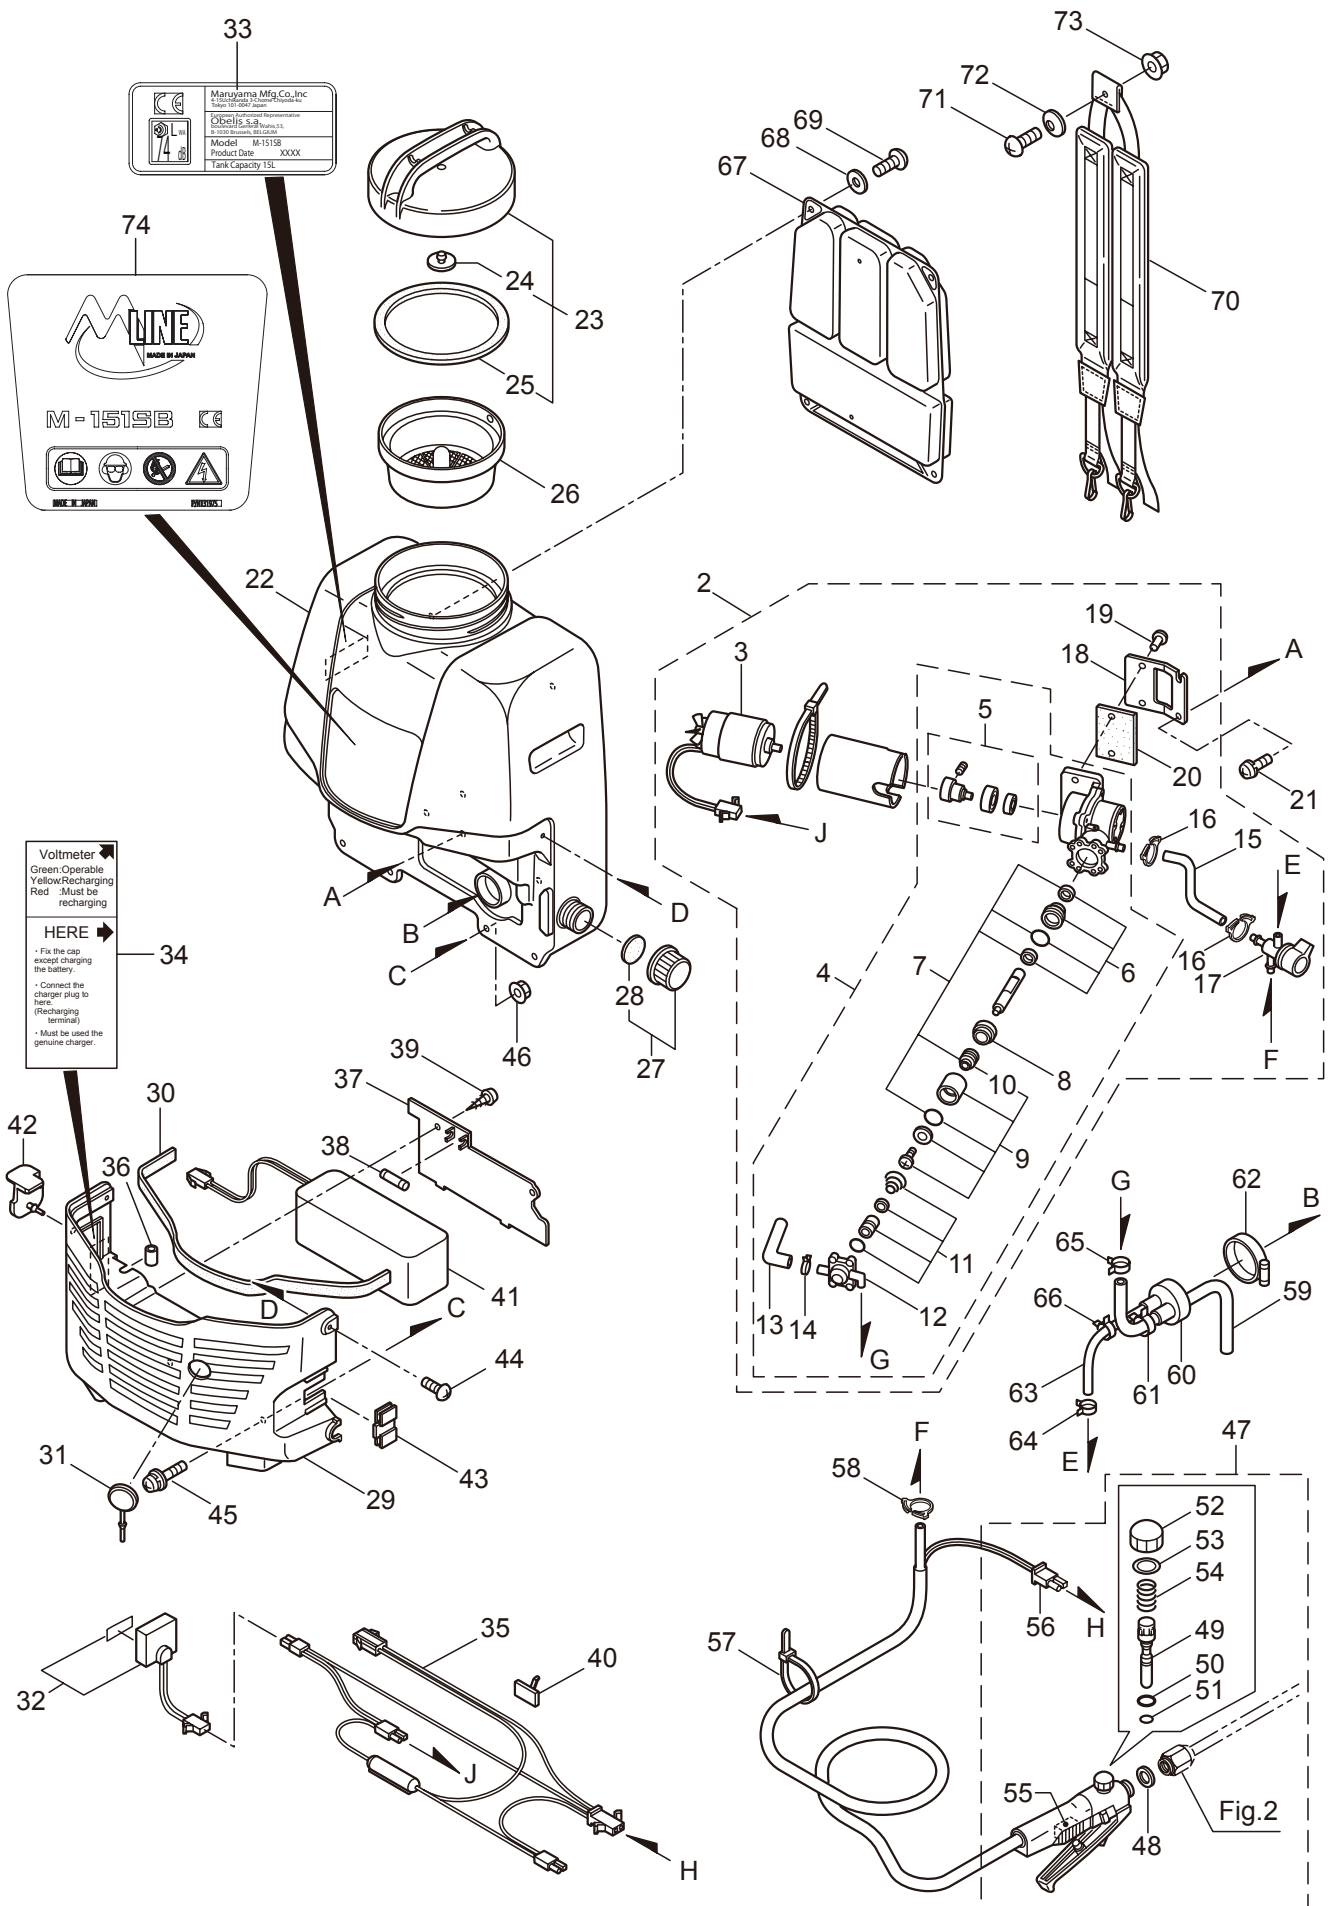

# 1. M-151SB MAIN BODY

Ref. No.	Part No.	Part Name	Q'ty	Remarks
1-45	127390	Screw	2	M6x25
1-46	126756	Nut	2	M6
1-47	642038	Grip Ass'y	1	Incl.48-56
1-48	115865	Packing	1	12x17.5xt3
1-49	117547	Valve	1	
1-50	124612	O-Ring	1	
1-51	014194	O-Ring	1	S4
1-52	117070	Cap	1	
1-53	011345	O-Ring	1	P12
1-54	117074	Spring	1	
1-55	117549	Switch	1	
1-56	116013	Connector(Male)	1	
1-57	107046	Band	1	CV-125
1-58	125370	Hose Clamp	1	
1-59	125902	Hose	1	
1-60	125903	Hose Boots	1	
1-61	103033	Band	1	150-05-00
1-62	124813	Band	1	
1-63	124385	Hose	1	
1-64	112530	Hose Band	1	
1-65	043832	Hose Band	1	
1-66	127241	Band	1	
1-67	123227	Pad	1	
1-68	106352	Packing	4	5.5x16xt1.5
1-69	126758	Screw	4	M6x8
1-70	126308	Knapsack Band	1	
1-71	127221	Screw	1	M6x16
1-72	127224	Washer	1	6x23xt1.6
1-73	127237	Nut	1	M6
1-74	131975	Label	1	M-151SB